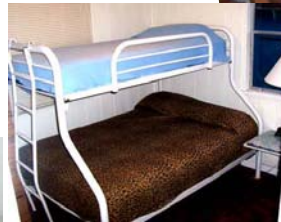

BAY FRONT HOME FOR RENT

4014 Claudia Drive

Bay front house on Upper Laguna Madre
in Flour Bluff area of Corpus Christi, Texas

- 2 Bedrooms / 2 Baths
- Sleeps eight
- 330' Private fishing pier with an 8'x20'T-head for your exclusive use.
- Fully furnished including, Kitchen, Time Warner Cable, and Roadrunner Service
- Tie your boat dockside
- Fish cleaning table with water and electricity
- Great view of sunrise across the Laguna Madre
- Less than 15 minutes to the beach!
- Wadefish in front of house
- Located very close to the King Ranch, thus a short run to Baffin Bay

<u>Number of People</u>	<u>Nightly Rent</u>
1	\$150
2	\$150
3	\$175
4	\$200
5	\$225
6	\$250
7	\$275
8	\$300

Call Spence Collins for booking information

CONTACT: **Spence Collins Owner/Agent**
Direct (512) 536-7829 Cellular (512) 789-0909
spence@matexas.com